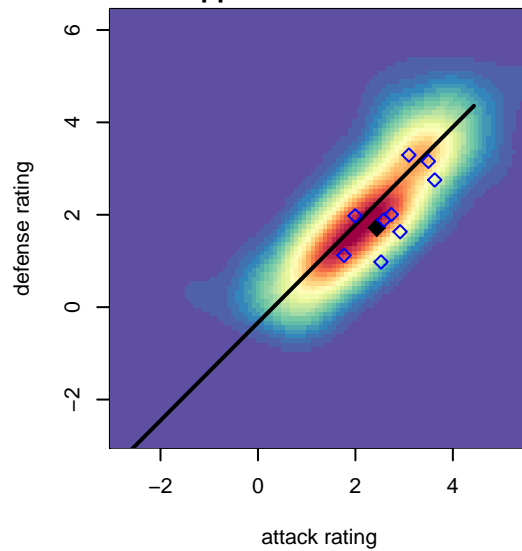

FC Nova Red MS G02

FC Nova SC
 Boise, ID
 G02 total strength=1400
 attack=11.45 defense=5.59
 fall league = Idaho D3 Div 1 U15
 spr league = Spr Idaho D3 U15 Div 2
 notes= Aaron Tooley

alt names used:
 FC NOVA RED 02 -- MS
 FC NOVA RED 02 -- MS

Venues played:
 2016 Idaho D3 Division 1 U15
 2016 Spr Idaho D3 U15 Division 2

FC Nova Red MS G02
 Dots are actual minus expected GF (blue circles) and GA (red triangles).
 Blue line is smoothed change in attack strength. Red is smoothed change in defense strength.

**attack and defense variance (black dot)
relative to other teams
and top 10 in region**

**attack and defense rating
relative to others at age
and all opponents in last 13 months**

Performance relative to 13 month average